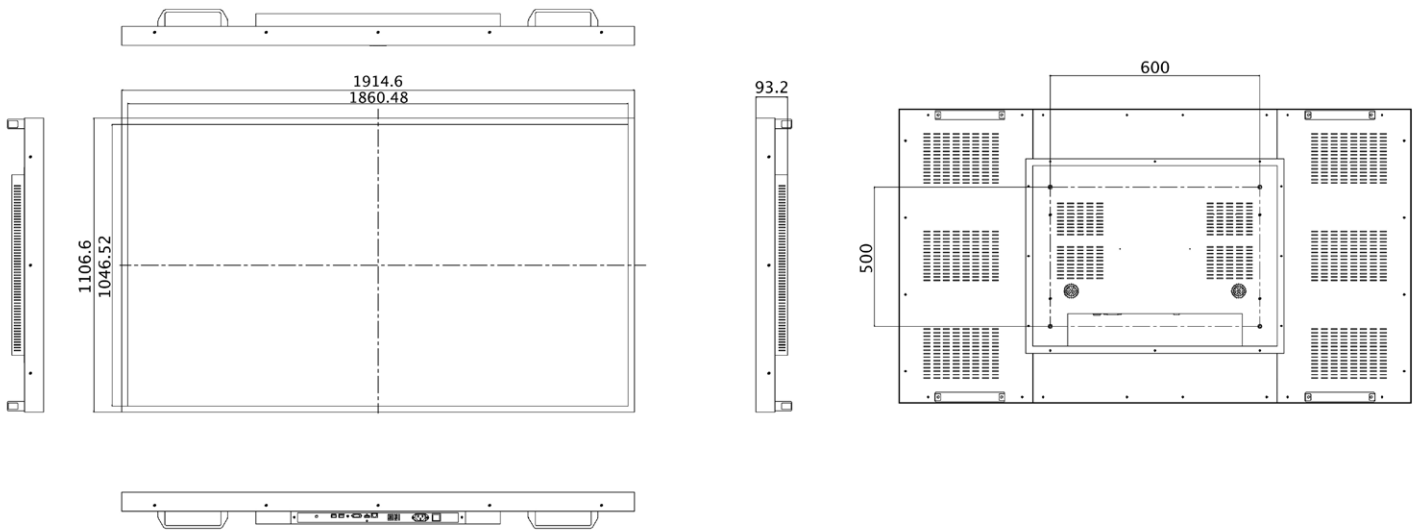

# 84" LARGE FORMAT PROFESSIONAL MONITOR

## FULL SPECIFICATION:

84" Large Format Professional Monitor	
Display Size	84 Inch
Resolution	3840x2160
Display Area (WxH mm)	1860.48x1046.52
Pixel Pitch	0.970x0.970
Unit Size (WxHxD mm)	1914.6x1106.6x93.2
VESA Holes (mm)	600X500
Brightness (cd/m <sup>2</sup> )	400
Colour	1.06B
Viewing Angle	178°
Contrast Ratio	2000:1
Power Consumption (W)	420
Input Voltage	AC110~240V(50Hz~60Hz)
Working Temperature	0 °C to 50 °C
Media Formats	Video (MPG, AVI, MP4), Audio (MP3), Image (JPG, BMP, PNG)
AV Signal Inputs	HDMI, VGA, Audio Socket (3.5mm)
Audio	2x2W, 4Ω
Lifespan (hours)	50,000
Accessories	Remote Control, User Manual, Power Lead