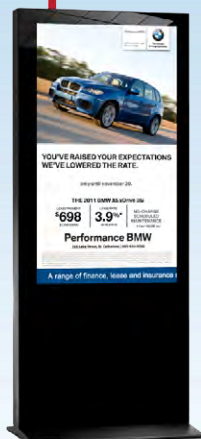

CONTENT MANAGEMENT SOFTWARE

..... LAN/Wi-Fi/3G

————— HDMI/VGA