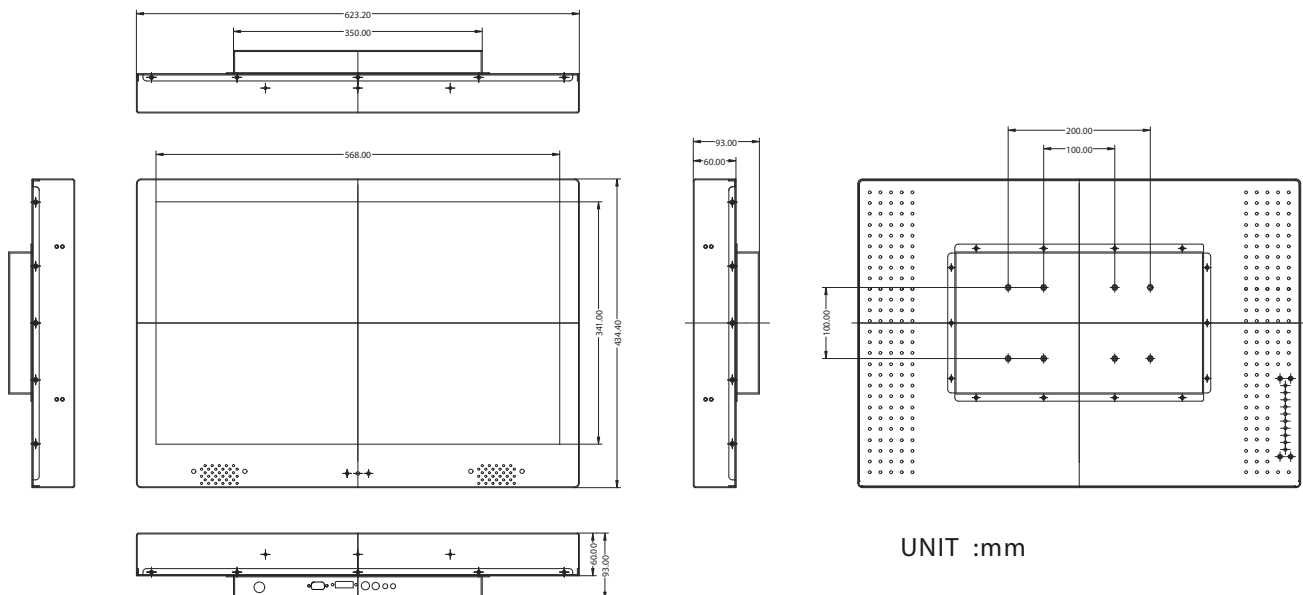

Mechanical Drawing

Hantarex International Limited

Unit 14 - Forest Hill Business Centre, Forest Hill, London SE23 3JF
Phone: +44(0)20 8778 1414 - e-mail: sales@hantarex.com - web: www.hantarex.com