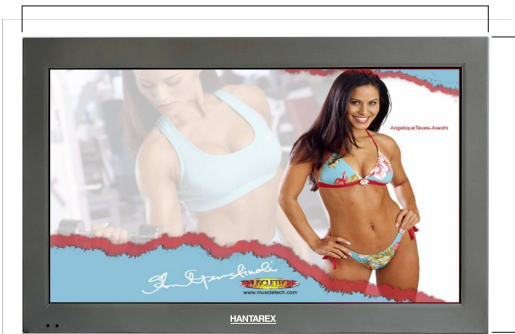

650 mm

lato frontale

407 mm

lato posteriore

The new 26" model offers a smart functionality in the back cover, which includes a new maintenance opportunity. It has been designed to make easy and complete the access to the PSU, due to a small detachable "door". The detachable layer opens easily by means of pulling out a unique and simple jackscrew, showing immediately the electronics plate. With this new mechanics concept the power supply unit can be easily changed.

laterale

100 mm

Display panel

Product name: LCD 26" PF DVB-T monitor/TV  
 Screen size: 26" (66 cm) diagonal  
 Aspect Ratio: 16:9  
 Resolution: 1366 (H) x 768 (V) pixels  
 Pixel pitch: 0.42 (H) x 0.42 (V) [mm]  
 Display area: 575.7 (H) x 323.7 (V) [mm]  
 Brightness: 450 cd/m<sup>2</sup>  
 Contrast ratio: 3000:1  
 Viewing angle: H:178°, V:178°  
 Colors: 16.7 Mil  
 Response time: 6.5 ms (G to G)